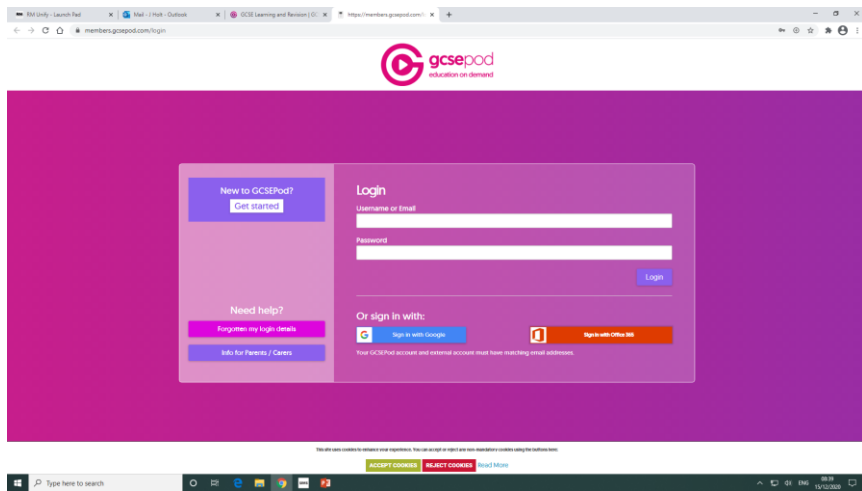

Google search GCSE Pod

Click on the top result

Click LOGIN

Click New to GCSE Pod? Get Started

Select Student

You will then get a screen like this.

Complete your personal details – name and Date of Birth. Type in the name of the school and select.