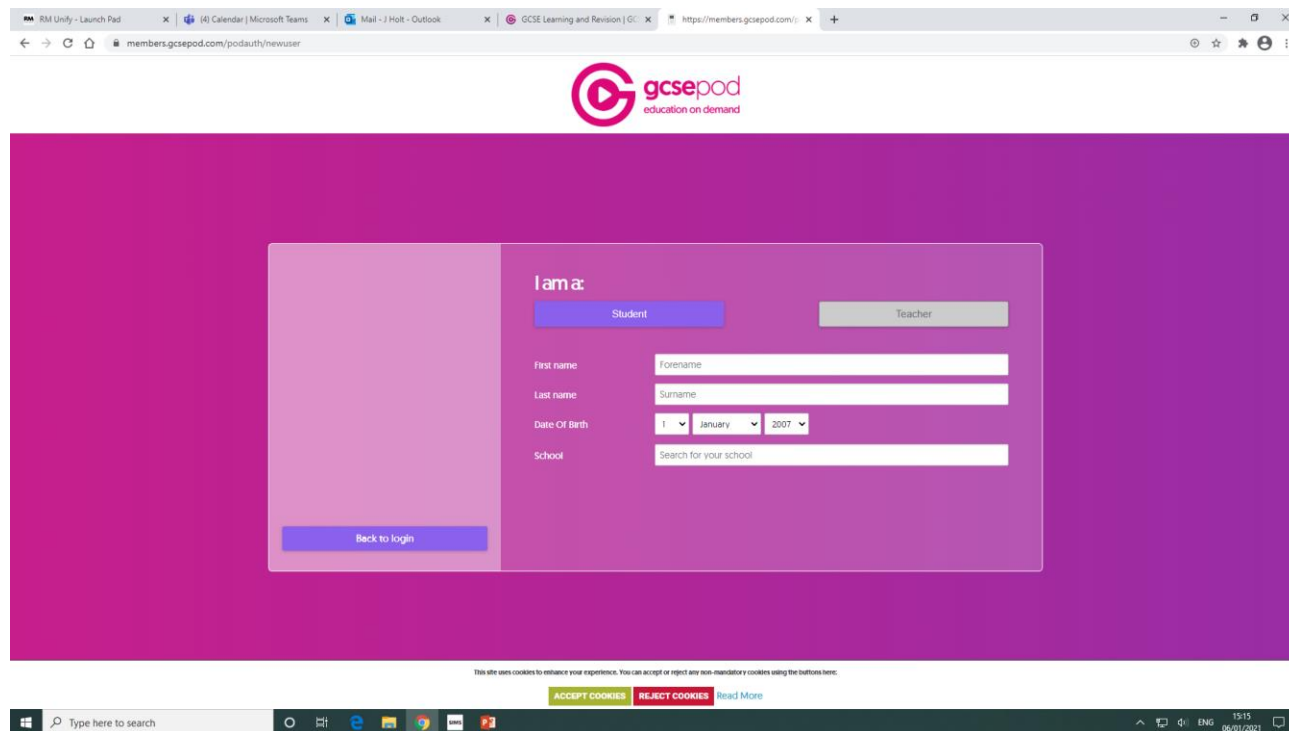

Google search GCSE Pod

Click on the top result

Click LOGIN

Click New to GCSE Pod? Get Started

Select Student

You will then get a screen like this.

Complete your personal details – name and Date of Birth. Type in the name of the school and select.