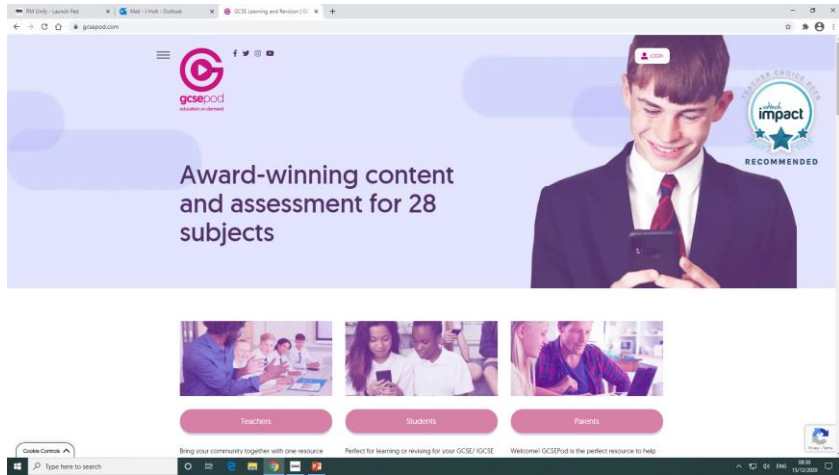

Google search GCSE Pod

Click on the top result

Click LOGIN

Click New to GCSE Pod? Get Started

Select Student

You will then get a screen like this.

Complete your personal details – name and Date of Birth. Type in the name of the school and select.

Get in! You're nearly there – select the subjects that are relevant to you.

Once you've selected your subject/subjects – click save

Top Tip – when selecting usernames and passwords, make it as simple and memorable as possible – don't put in anything that you'll struggle to remember!