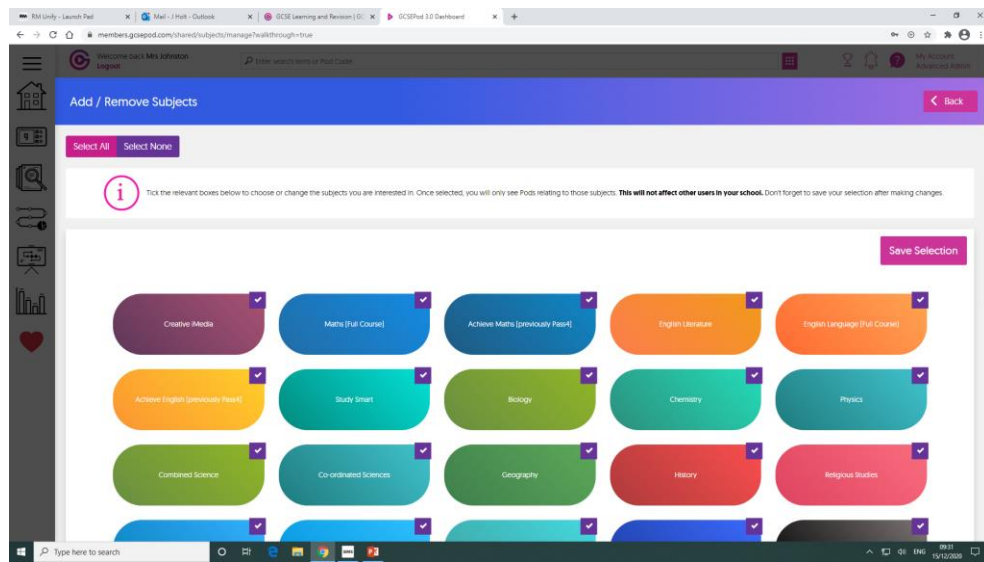

Google search GCSE Pod

Click on the top result

Click LOGIN

Click New to GCSE Pod? Get Started

Select Student

You will then get a screen like this.

Complete your personal details – name and Date of Birth. Type in the name of the school and select.

Get in! You're nearly there – select the subjects that are relevant to you.

Once you've selected your subject/subjects – click save

Top Tip – when selecting usernames and passwords, make it as simple and memorable as possible – don't put in anything that you'll struggle to remember!