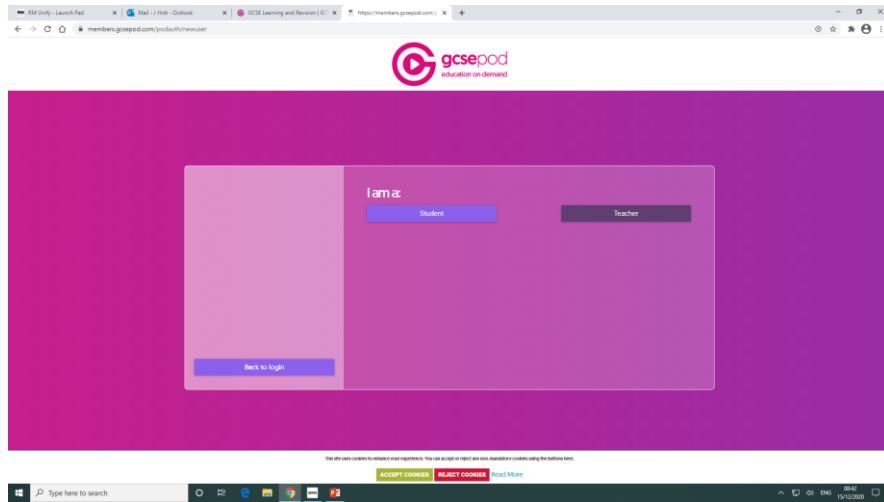

Google search GCSE Pod

Click on the top result

Click LOGIN

Click New to GCSE Pod? Get Started

Select Student

You will then get a screen like this.

Complete your personal details – name and Date of Birth. Type in the name of the school and select.