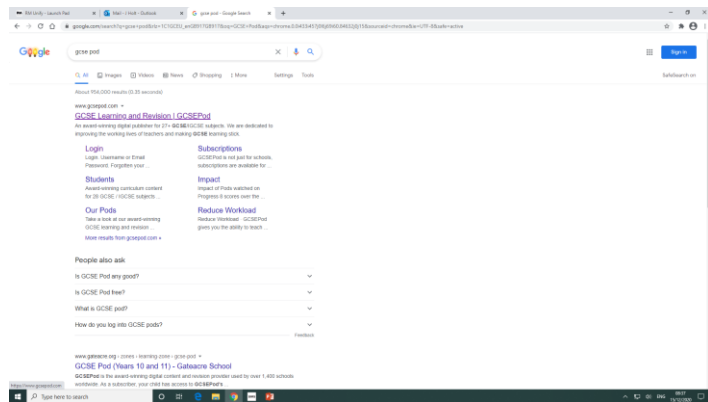

Google search GCSE Pod

Click on the top result

Click LOGIN

Click New to GCSE Pod? Get Started

Select Student

You will then get a screen like this.

Complete your personal details – name and Date of Birth. Type in the name of the school and select.