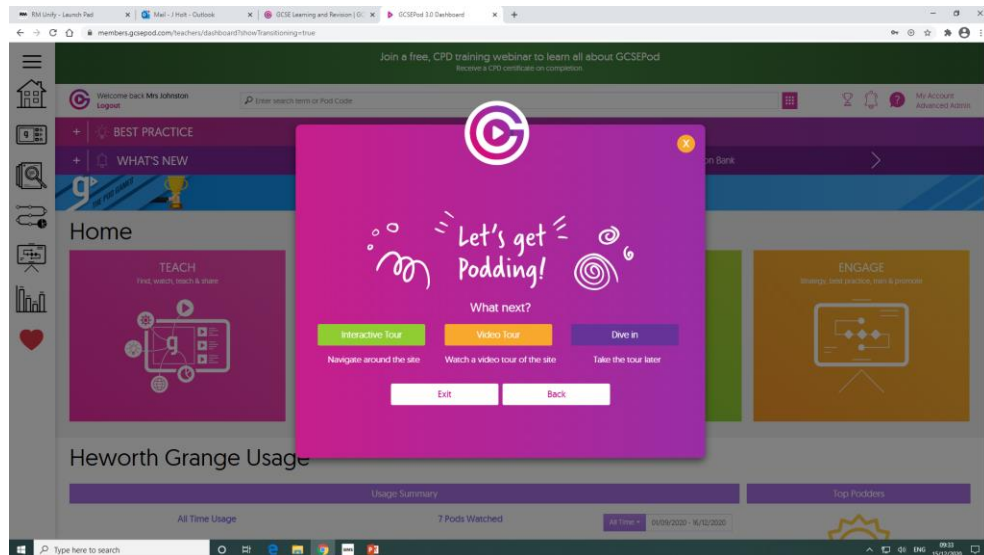

Once you've selected your subject/subjects – click save

Top Tip – when selecting usernames and passwords, make it as simple and memorable as possible – don't put in anything that you'll struggle to remember!

Best of luck – now get podding!